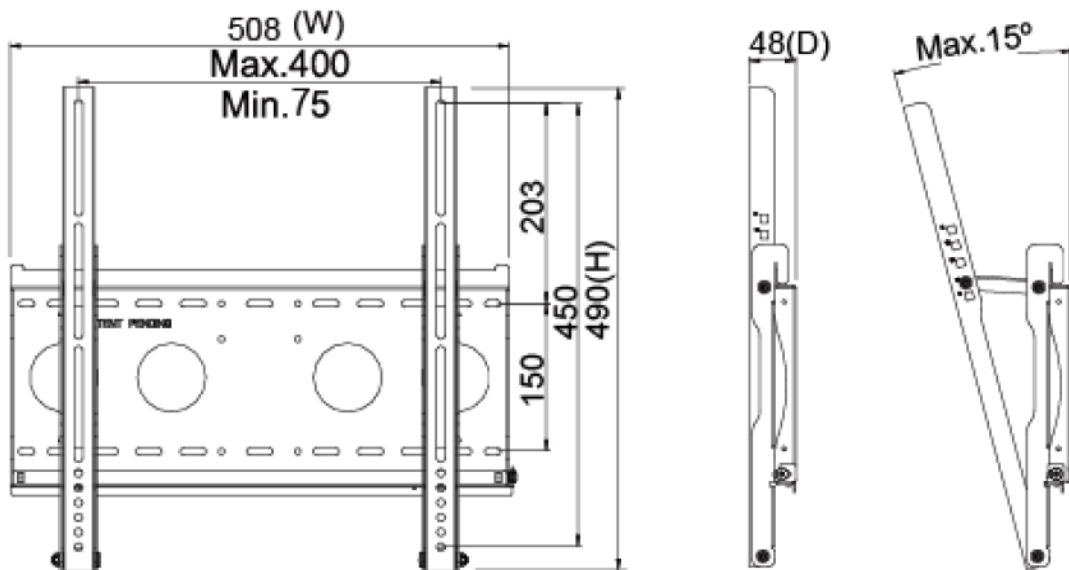

## Input /Output System

Input / Output	Connectors	Input / Output	Connectors
HDMI (Output)	1	Audio Out (3.5mm)	1
DP (Output)	1	Mic. In (3.5mm)	1
USB 3.2 Gen1	4	Speakers	10W x2
USB 2.0	2	AC Power Input	1
RS232	2	Wi-Fi/Bluetooth & Antenna	Option
LAN (RJ45)	2		

**Wall Mount Bracket (Option)**

Part No.	WMB-B001		
Mounting Pattern	Max. 400x450 mm	Mounting Pattern	Max. 400x450 mm
Material	SECC	Material	SECC
Tilt (Hinge)	0°/5°/10°/13°/15°	Tile (Hinge)	0°/5°/10°/13°/15°
Screw Type	M4/M5/M6/M8	Screw Type	M4/M5/M6/M8

## Cart (Option)

Net Weight	32.5 KG
Packaged Dimension	W1545xD383xH392 mm
Screw Type	M4/M5/M6/M8
Material	Aluminum/Plastic/Steel
Max. Mount Pattern	800x600mm
Max. Weight Load	30 KG
Caster	4 (front 2 braking)
Height Adjust Range	500 mm
RoHS/REACH Compliance	Yes

## Physical Specifications

Dimension	997x585x102.5(±2)mm (w/o Antenna)	Net Weight	≤20.9 KG
VESA Mounting	300x300 mm	Gross Weight	≤25.1 KG