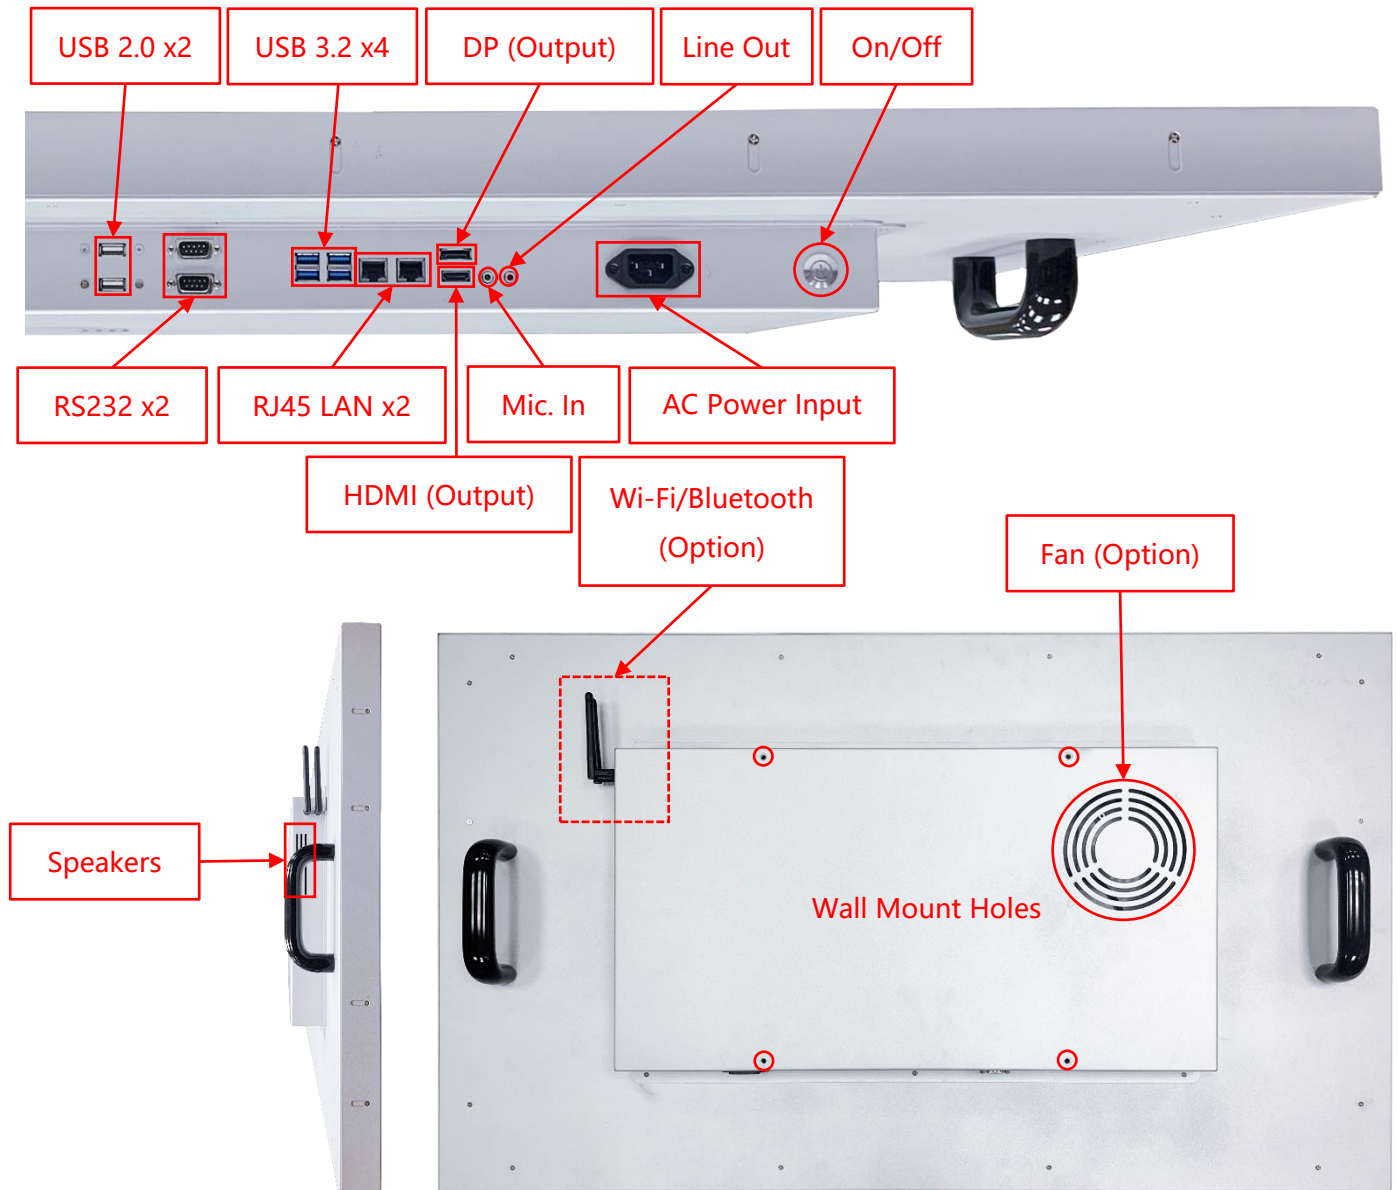

## Input /Output System

Input / Output	Connectors	Input / Output	Connectors
HDMI (Output)	1	Audio Out (3.5mm)	1
DP (Output)	1	Mic. In (3.5mm)	1
USB 3.2 Gen1	4	Speakers	10W x2
USB 2.0	2	AC Power Input	1
RS232	2	Wi-Fi/Bluetooth & Antenna	Option
LAN (RJ45)	2		