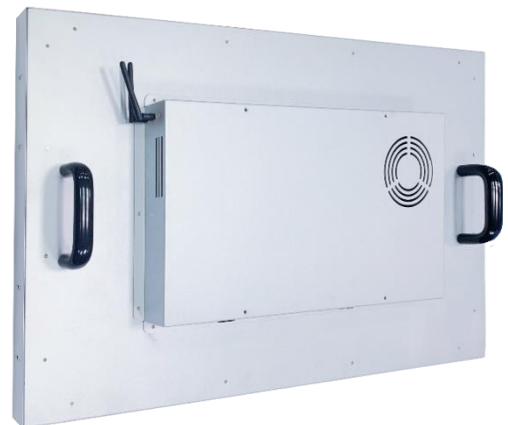

Nextech WI Series 43" Industrial All-in-one Touch PC

NTWI430-1 V510D

Features

- ★ 43 inch Industrial Grade Panel, 1920x1080 (FHD) Resolution
- ★ VA Wide Viewing Angel 178°/178°
- ★ Intel® 10th Generation CPU
- ★ DDR4 8G RAM (Max. 64G)
- ★ Optional I.R. Touch
- ★ 10 points Multi-touch, 7H Hardness Tempered Cover Glass
- ★ Metal Cabinet with Diverse Combine Options
- ★ Made in Taiwan, 3 Years Warranty
- ★ Optional High Brightness 1500nits, for Outdoor Environment

PSE

BSMI

RoHS

CE

ISO9001

FCC