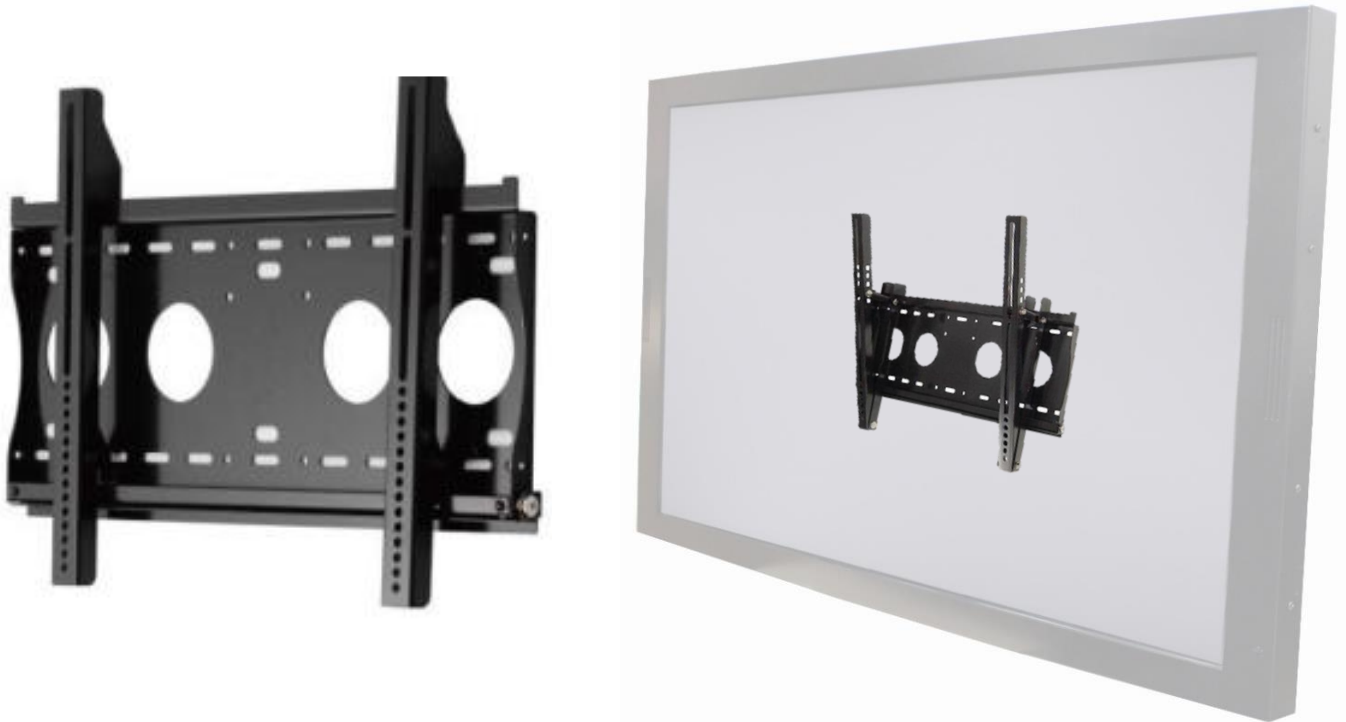

Wall Mount Bracket (Option)