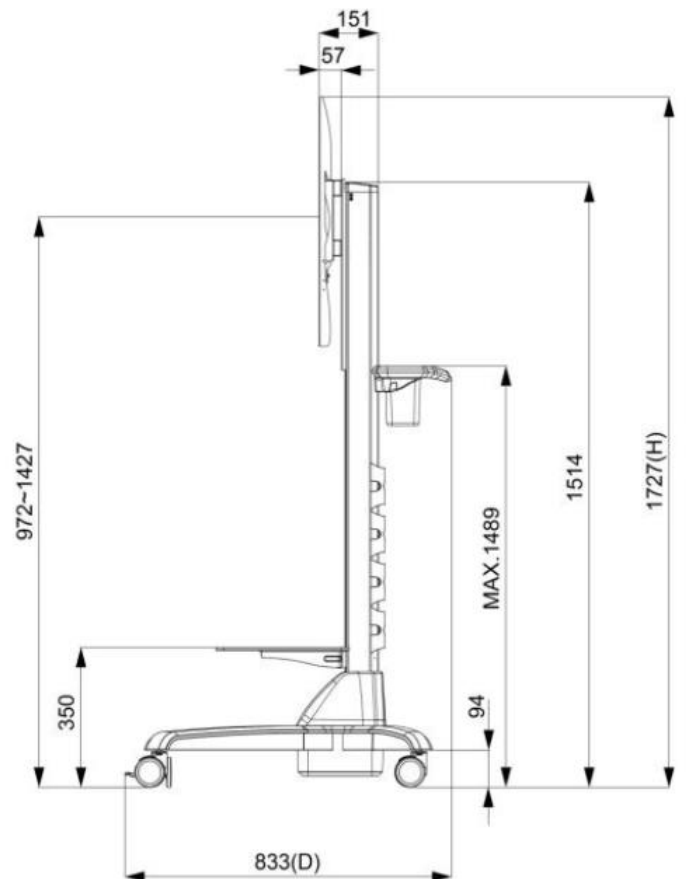

**Wall Mount Bracket (Option)**

Part No.	WMB-B001		
Mounting Pattern	Max. 400x450 mm	Mounting Pattern	Max. 400x450 mm
Material	SECC	Material	SECC
Tilt (Hinge)	0°/5°/10°/13°/15°	Tile (Hinge)	0°/5°/10°/13°/15°
Screw Type	M4/M5/M6/M8	Screw Type	M4/M5/M6/M8

## Cart (Option)

Net Weight	32.5 KG
Packaged Dimension	W1545xD383xH392 mm
Screw Type	M4/M5/M6/M8
Material	Aluminum/Plastic/Steel
Max. Mount Pattern	800x600mm
Max. Weight Load	30 KG
Caster	4 (front 2 braking)
Height Adjust Range	500 mm
RoHS/REACH Compliance	Yes

## Physical Specifications

Dimension	997x585x102.5(±2)mm (w/o Antenna)	Net Weight	≤20.9 KG
VESA Mounting	300x300 mm	Gross Weight	≤25.1 KG