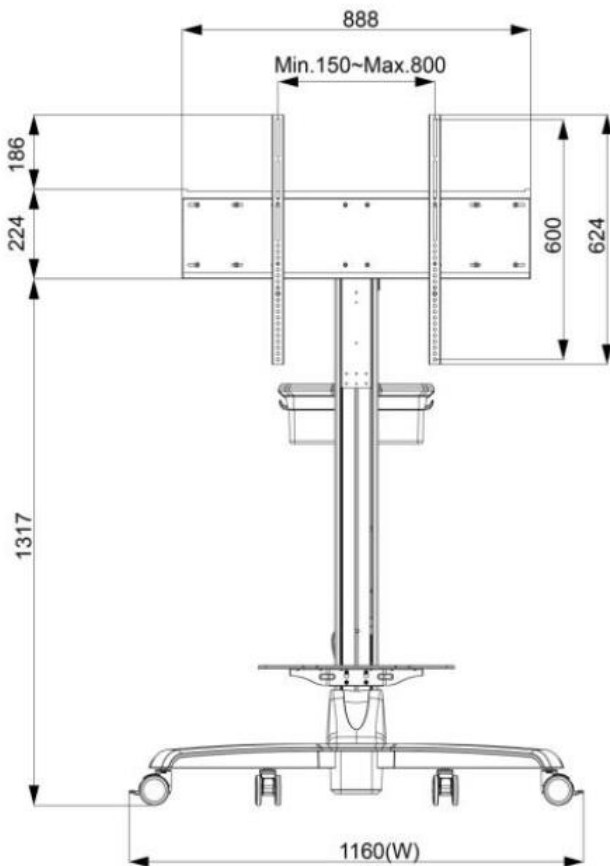

**Wall Mount Bracket (Option)**

Part No.	WMB-B001		
Mounting Pattern	Max. 400x450 mm	Mounting Pattern	Max. 400x450 mm
Material	SECC	Material	SECC
Tilt (Hinge)	0°/5°/10°/13°/15°	Tile (Hinge)	0°/5°/10°/13°/15°
Screw Type	M4/M5/M6/M8	Screw Type	M4/M5/M6/M8

## Cart (Option)

Net Weight	32.5 KG
Packaged Dimension	W1545xD383xH392 mm
Screw Type	M4/M5/M6/M8
Material	Aluminum/Plastic/Steel
Max. Mount Pattern	800x600mm
Max. Weight Load	30 KG
Caster	4 (front 2 braking)
Height Adjust Range	500 mm
RoHS/REACH Compliance	Yes

## Physical Specifications

Dimension	997x585x102.5(±2)mm (w/o Antenna)	Net Weight	≤20.9 KG
VESA Mounting	300x300 mm	Gross Weight	≤25.1 KG