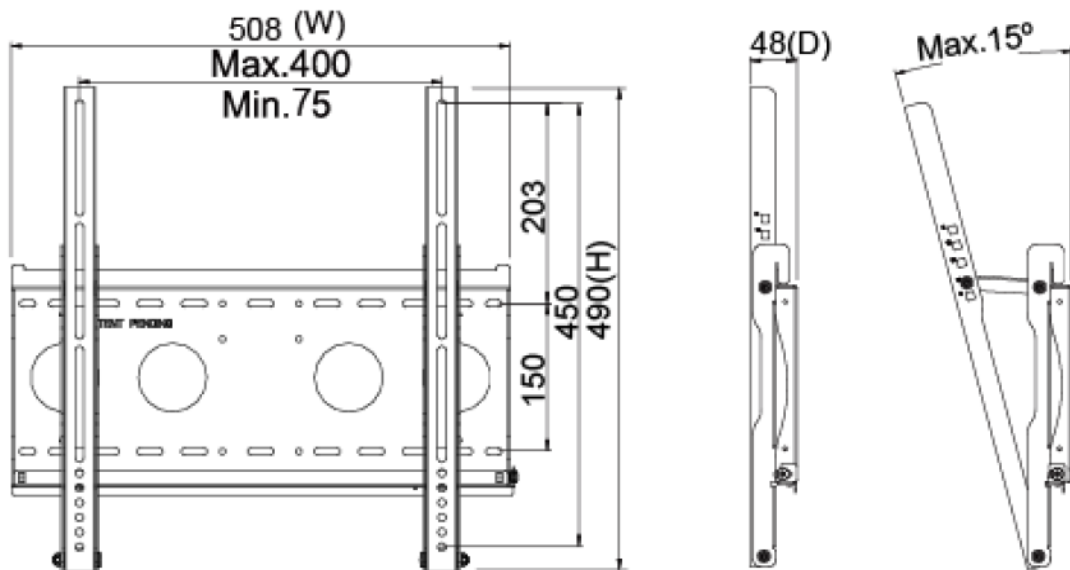

Audio System

	Description	Connector
Audio Input	Stereo	TRS Connector Φ 3.5mm (Earphone Jack)
Speakers	10W x2	

Input /Output System

Wall Mount Bracket (Option)

Part No.	WMB-B001		
Mounting Pattern	Max. 400x450 mm	Dimension (WxHxD)	508x490x48 mm
Material	SECC	Net Weight	4.01 KG
Tilt (Hinge)	0°/5°/10°/13°/15°	Support Max. Weight	80 KG
Screw Type	M4/M5/M6/M8	Min. Distance to The Wall	48 mm

Cart (Option)

Net Weight	32.5 KG
Packaged Dimension	W1160xD833xH1727 mm
Screw Type	M4/M5/M6/M8
Material	Aluminum /Plastic/Steel
Max. Mount Pattern	800x600mm
Max. Weight Load	10~30 KG
Caster	4 (front 2 braking)
Height Adjust Range	500 mm
RoHS/REACH	Yes

KIOSK Cabinet (Option)

Material	SECC
Caster	4 (front 2 braking)
IP Rating	Front IP65
Power Panel	n/a

Physical Specifications

Dimension (Max)	1132x660x83(±2)mm	Net Weight	≤28 KG
VESA Mounting	400x400 mm	Gross Weight	≤35 KG