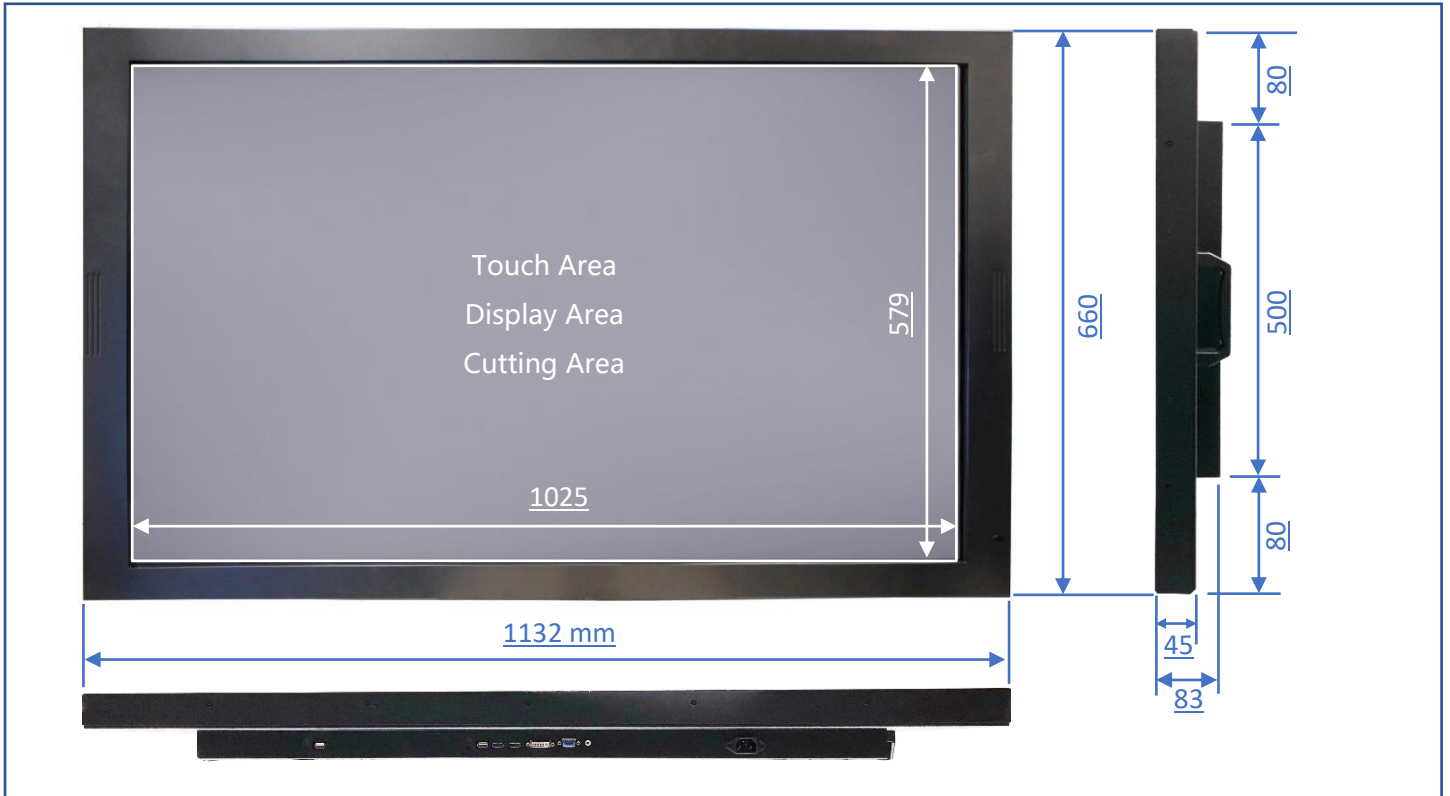

Audio System

	Description	Connector
Audio Input	Stereo	TRS Connector Φ 3.5mm (Earphone Jack)
Speakers	10W x2	

Input /Output System

Wall Mount Bracket (Option)

Part No.	WMB-B001		
Mounting Pattern	Max. 400x450 mm	Dimension (WxHxD)	508x490x48 mm
Material	SECC	Net Weight	4.01 KG
Tilt (Hinge)	0°/5°/10°/13°/15°	Support Max. Weight	80 KG
Screw Type	M4/M5/M6/M8	Min. Distance to The Wall	48 mm

Cart (Option)

Net Weight	32.5 KG
Packaged Dimension	W1160xD833xH1727 mm
Screw Type	M4/M5/M6/M8
Material	Aluminum /Plastic/Steel
Max. Mount Pattern	800x600mm
Max. Weight Load	10~30 KG
Caster	4 (front 2 braking)
Height Adjust Range	500 mm
RoHS/REACH	Yes

KIOSK Cabinet (Option)

Material	SECC
Caster	4 (front 2 braking)
IP Rating	Front IP65
Power Panel	n/a

Physical Specifications

Dimension (Max)	1132x660x83(±2)mm	Net Weight	≤28 KG
VESA Mounting	400x400 mm	Gross Weight	≤35 KG