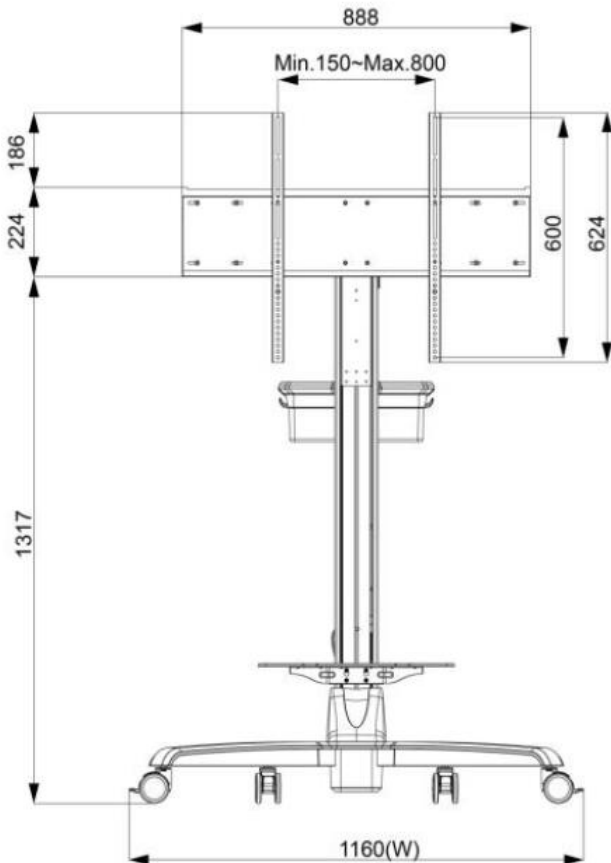

Audio System

	Description	Connector
Audio Input	Stereo	TRS Connector Φ 3.5mm (Earphone Jack)
Speakers	10W x2	

Input /Output System

Wall Mount Bracket (Option)

Part No.	WMB-B001		
Mounting Pattern	Max. 400x450 mm	Dimension (WxHxD)	508x490x48 mm
Material	SECC	Net Weight	4.01 KG
Tilt (Hinge)	0°/5°/10°/13°/15°	Support Max. Weight	80 KG
Screw Type	M4/M5/M6/M8	Min. Distance to The Wall	48 mm

Cart (Option)

Net Weight	32.5 KG
Packaged Dimension	W1160xD833xH1727 mm
Screw Type	M4/M5/M6/M8
Material	Aluminum /Plastic/Steel
Max. Mount Pattern	800x600mm
Max. Weight Load	10~30 KG
Caster	4 (front 2 braking)
Height Adjust Range	500 mm
RoHS/REACH	Yes

KIOSK Cabinet (Option)

Material	SECC
Caster	4 (front 2 braking)
IP Rating	Front IP65
Power Panel	n/a

Physical Specifications

Dimension (Max)	1132x660x83(±2)mm	Net Weight	≤28 KG
VESA Mounting	400x400 mm	Gross Weight	≤35 KG