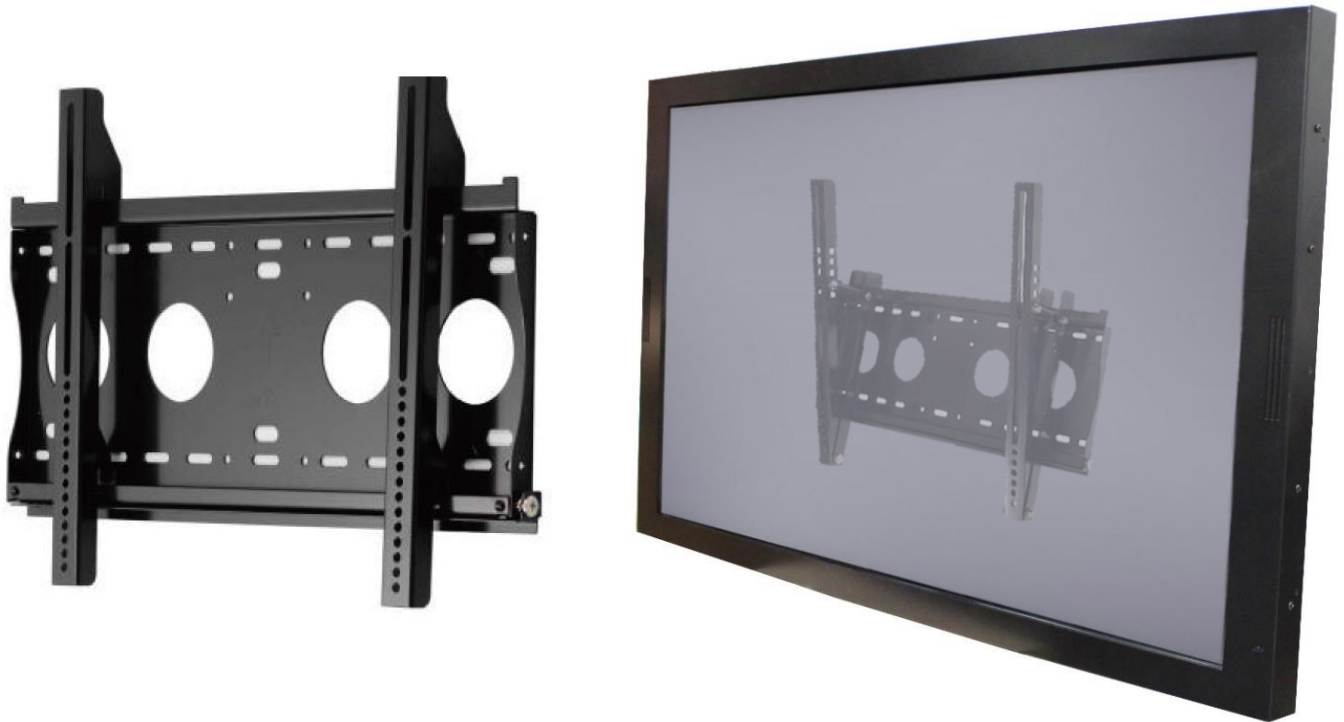

Audio System

	Description	Connector
Audio Input	Stereo	TRS Connector Φ 3.5mm (Earphone Jack)
Speakers	10W x2	

Input /Output System

Wall Mount Bracket (Option)

Part No.	WMB-B001		
Mounting Pattern	Max. 400x450 mm	Dimension (WxHxD)	508x490x48 mm
Material	SECC	Net Weight	4.01 KG
Tilt (Hinge)	0°/5°/10°/13°/15°	Support Max. Weight	80 KG
Screw Type	M4/M5/M6/M8	Min. Distance to The Wall	48 mm