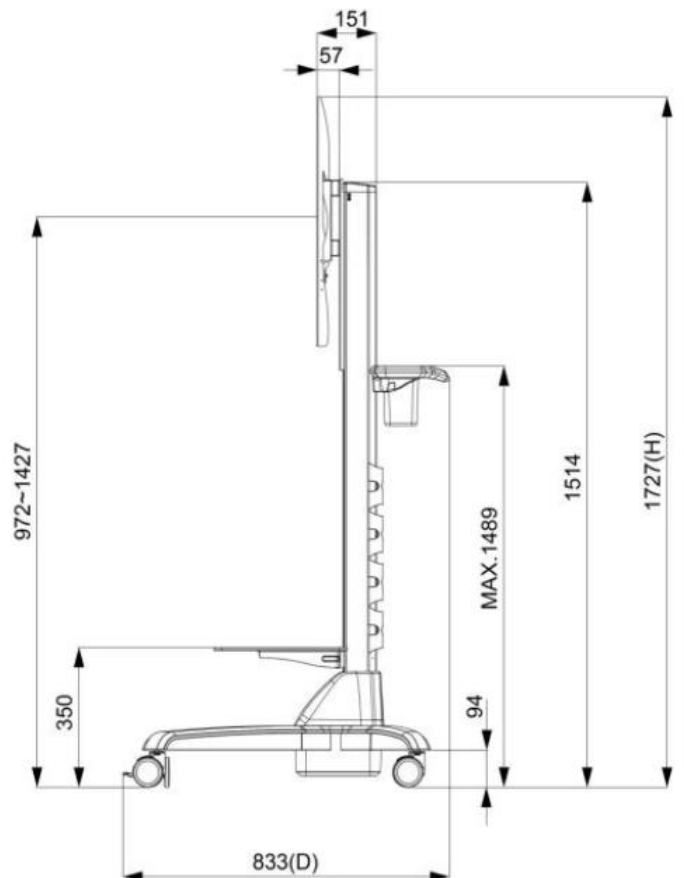

Audio System

	Description	Connector
Audio Input	Stereo	TRS Connector Φ 3.5mm (Earphone Jack)
Speakers	10W x2	

Input /Output System

Wall Mount Bracket (Option)

Part No.	WMB-B001		
Mounting Pattern	Max. 400x450 mm	Dimension (WxHxD)	508x490x48 mm
Material	SECC	Net Weight	4.01 KG
Tilt (Hinge)	0°/5°/10°/13°/15°	Support Max. Weight	80 KG
Screw Type	M4/M5/M6/M8	Min. Distance to The Wall	48 mm

Cart (Option)

Net Weight	32.5 KG
Packaged Dimension	W1160xD833xH1727 mm
Screw Type	M4/M5/M6/M8
Material	Aluminum /Plastic/Steel
Max. Mount Pattern	800x600mm
Max. Weight Load	10~30 KG
Caster	4 (front 2 braking)
Height Adjust Range	500 mm
RoHS/REACH	Yes

KIOSK Cabinet (Option)

Material	SECC
Caster	4 (front 2 braking)
IP Rating	Front IP65
Power Panel	n/a

Physical Specifications

Dimension (Max)	1132x660x83(±2)mm	Net Weight	≤28 KG
VESA Mounting	400x400 mm	Gross Weight	≤35 KG