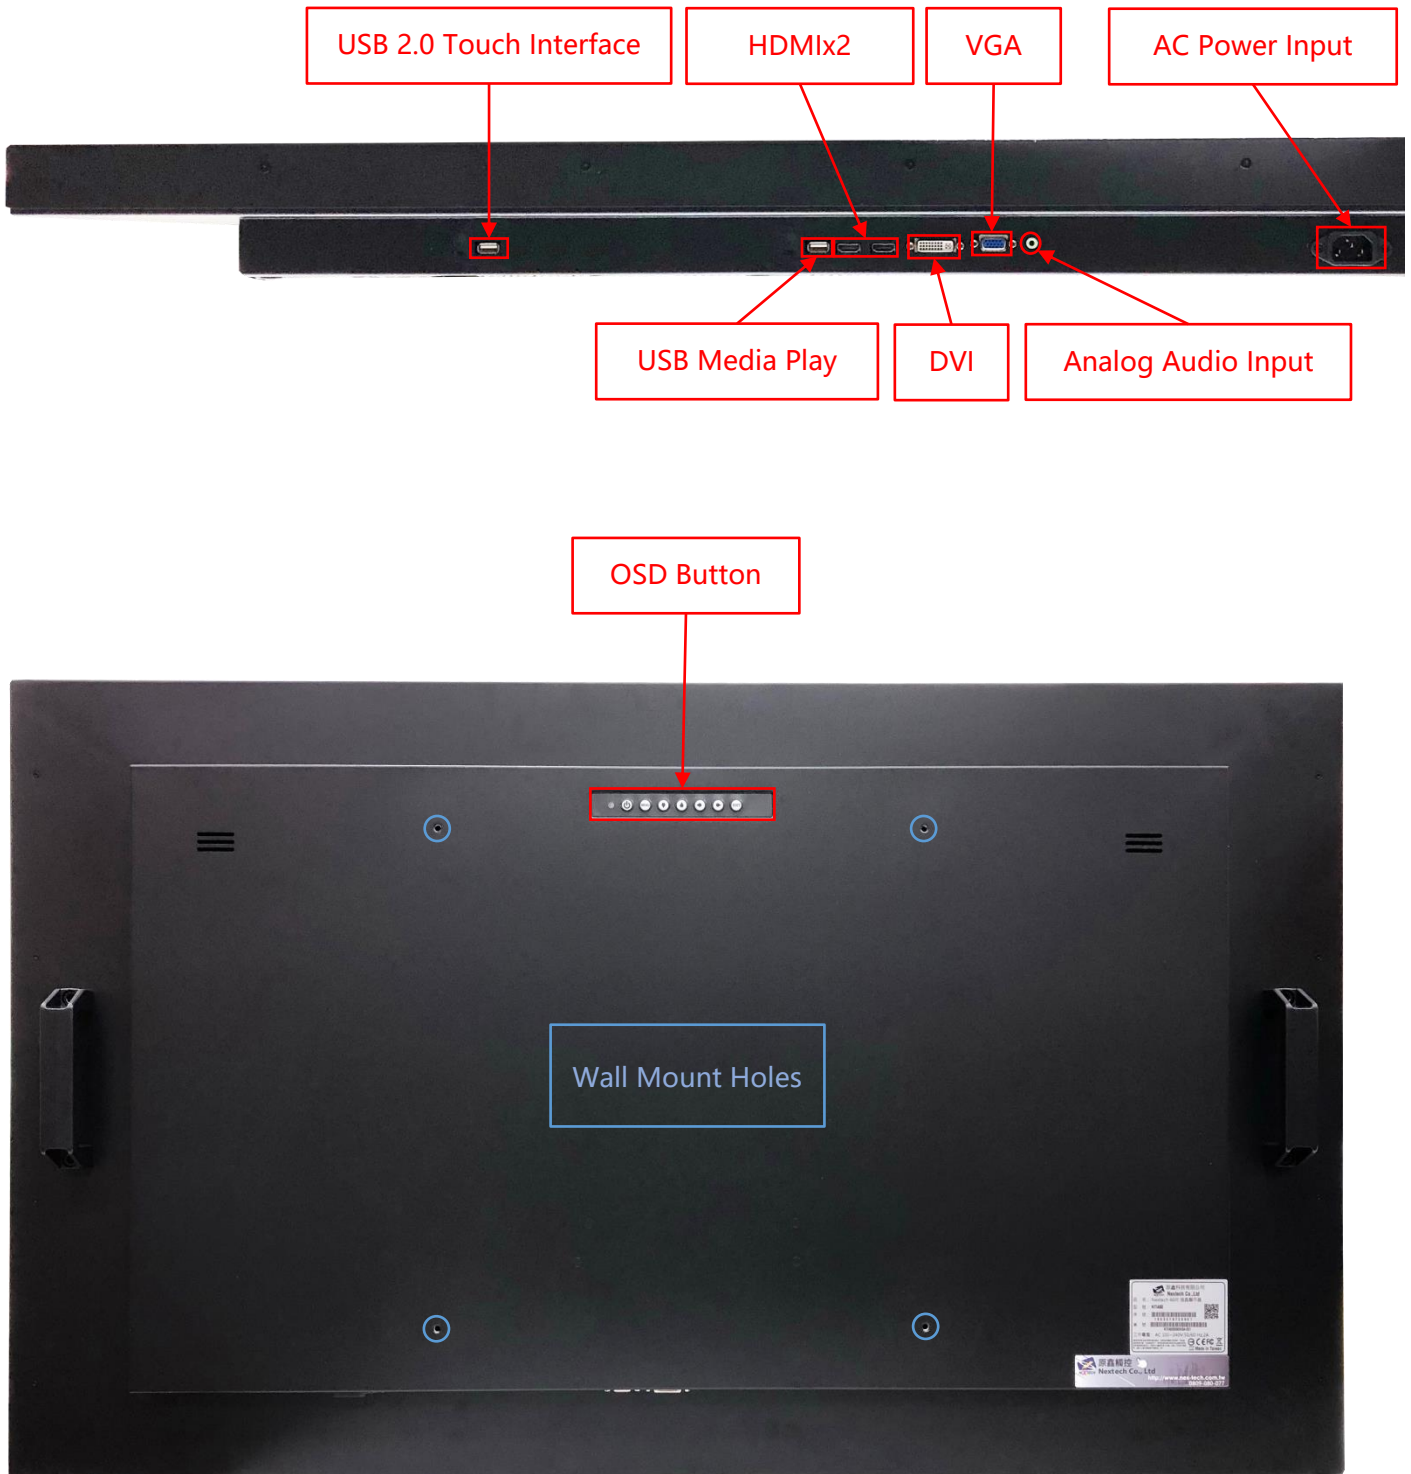

Accessories

Item	Description	Quantity
HDMI Cable	HDMI Male to Male, 1.5 Meter	1
Power cord	*Country Specific	1
USB Cable	A type, Male to Male, 1.5 Meter *(only for touch monitor)	1

Display Input

Connectors	Description	Connectors	Description
VGA	15pin D-Sub x1	DVI	DVI-I x1
HDMI	HDMI 1.4 x2	USB	USB Type A x1 *

Audio System

	Description	Connector
Audio Input	Stereo	TRS Connector Φ 3.5mm (Earphone Jack)
Speakers	10W x2	

Input /Output System

Wall Mount Bracket (Option)

Part No.	WMB-B001		
Mounting Pattern	Max. 400x450 mm	Dimension (WxHxD)	508x490x48 mm
Material	SECC	Net Weight	4.01 KG
Tilt (Hinge)	0°/5°/10°/13°/15°	Support Max. Weight	80 KG
Screw Type	M4/M5/M6/M8	Min. Distance to The Wall	48 mm